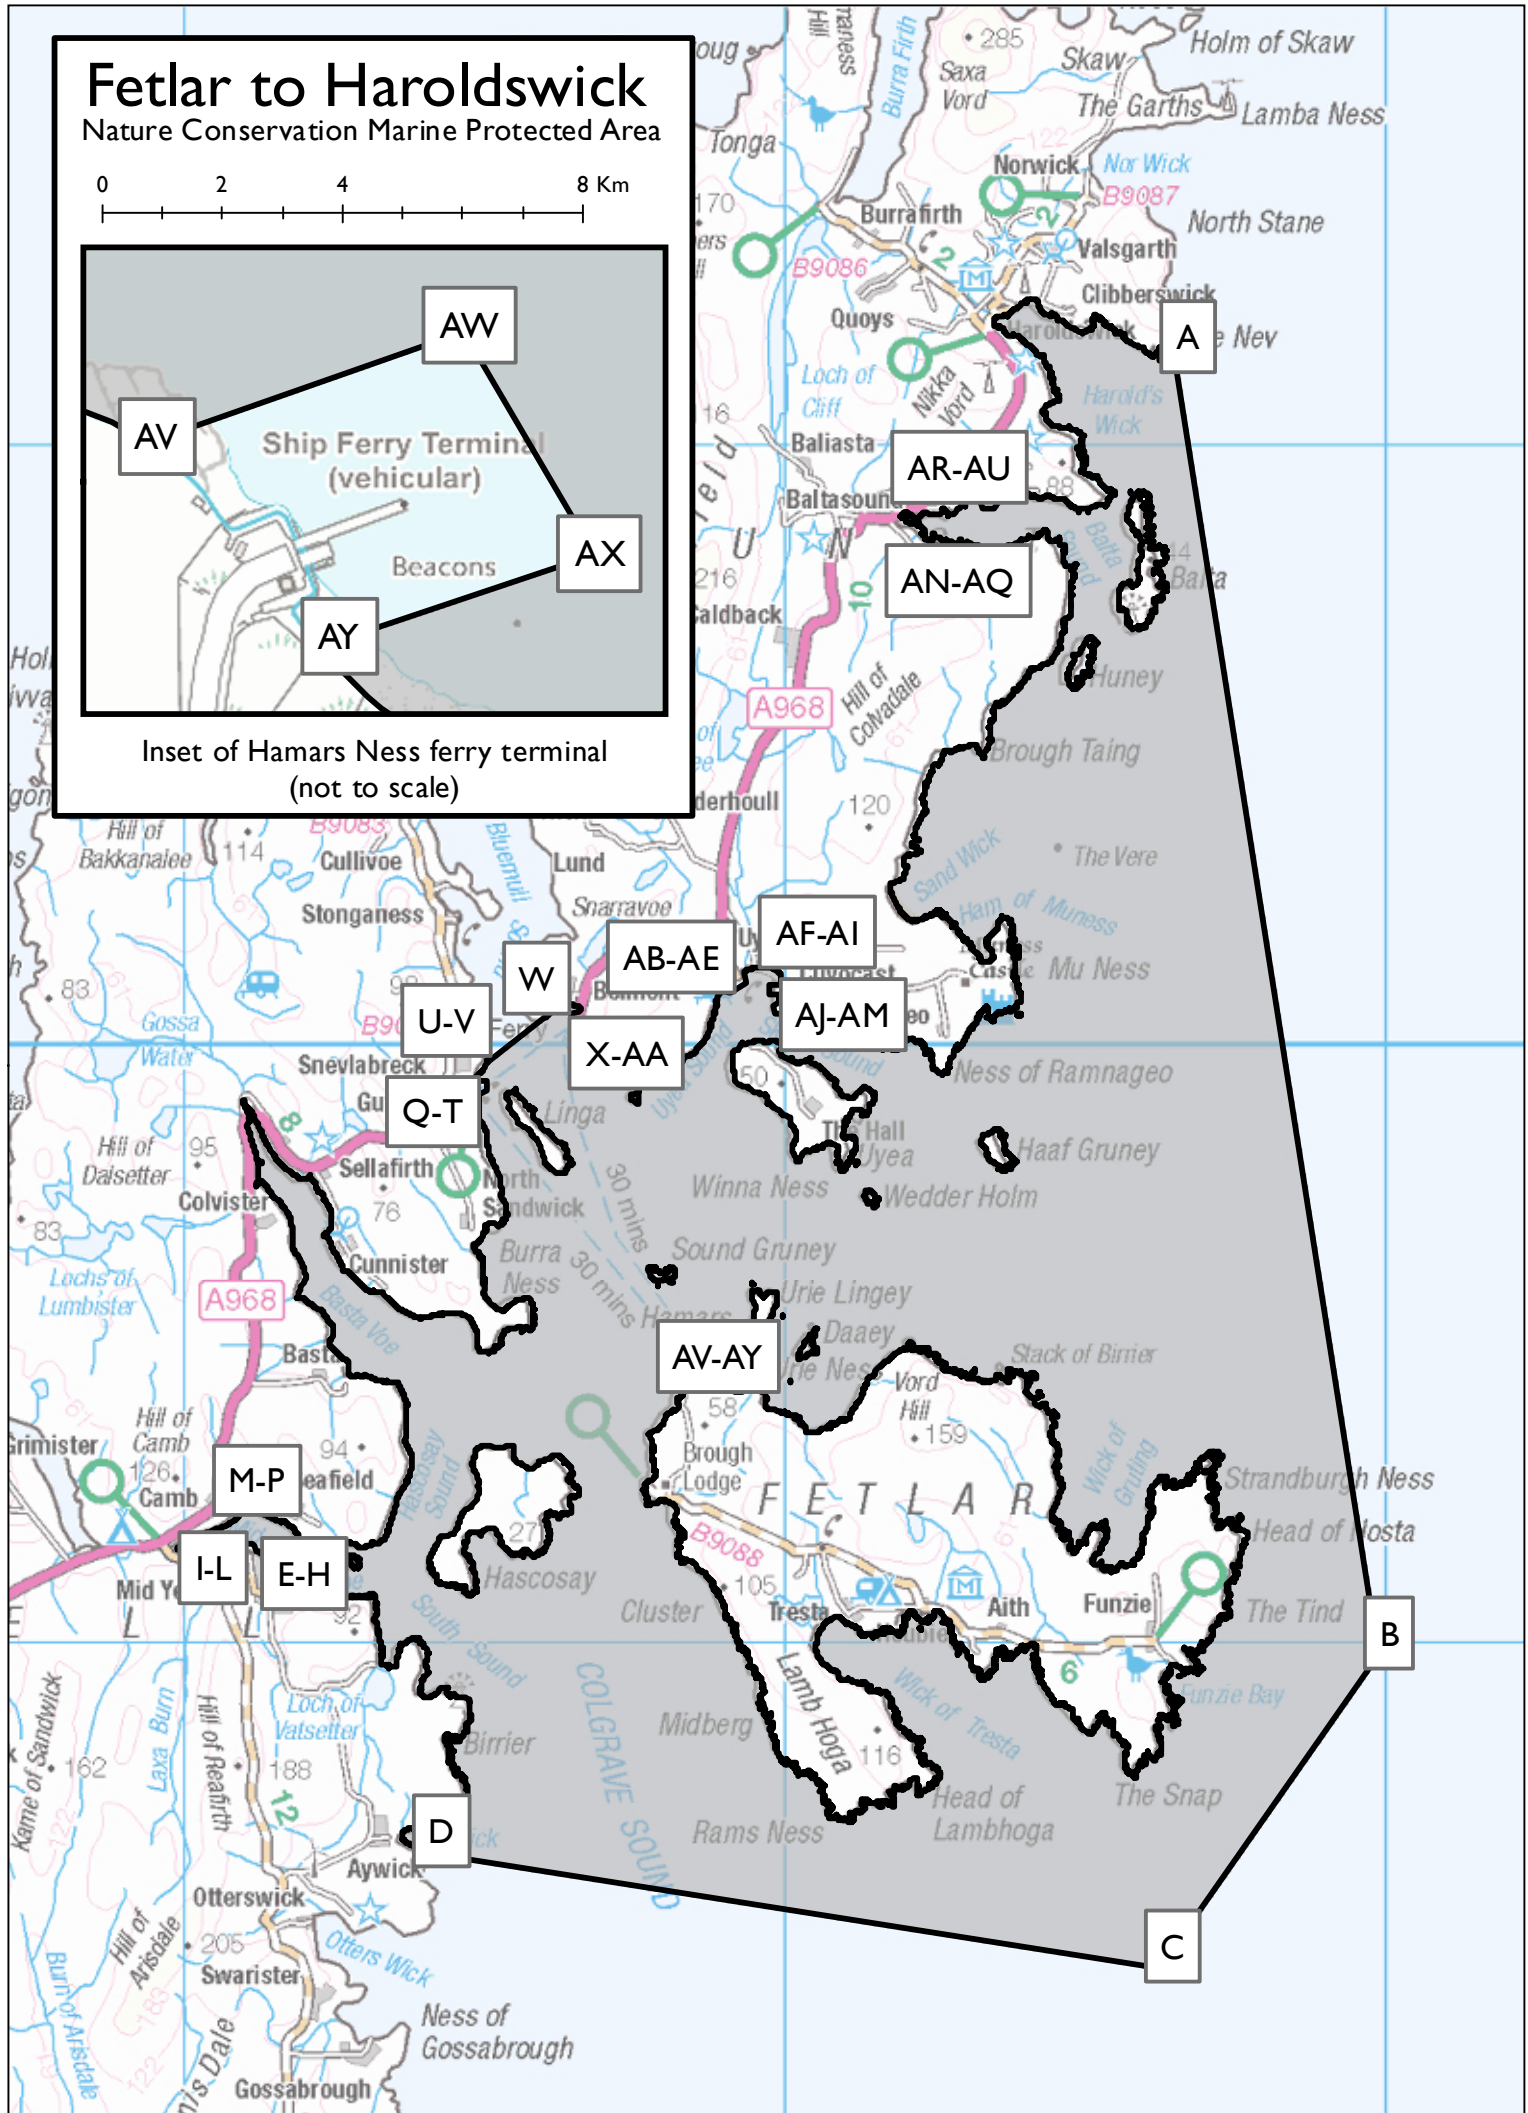

# Fetlar to Haroldswick

Nature Conservation Marine Protected Area

ILLUSTRATIVE PURPOSES ONLY. NOT FOR NAVIGATION. Created by Scottish Government (Marine Scotland) 2016. gj0885. © Crown Copyright, All rights reserved. Ordnance Survey Licence No. 100024655. Projection: British National Grid.