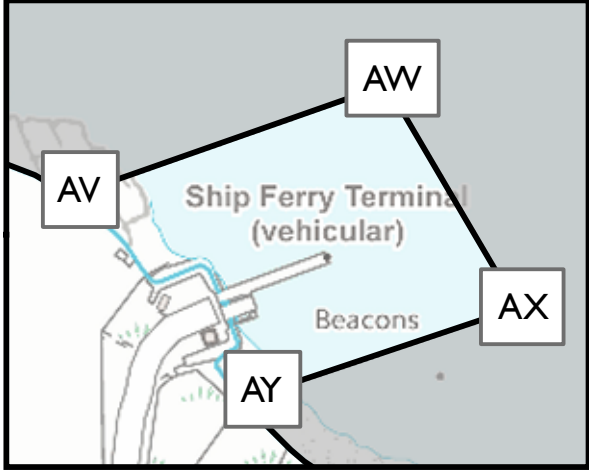

# Fetlar to Haroldswick

Nature Conservation Marine Protected Area

ILLUSTRATIVE PURPOSES ONLY. NOT FOR NAVIGATION. Created by Scottish Government (Marine Scotland) 2016. gj0885. © Crown Copyright, All rights reserved. Ordnance Survey Licence No. 100024655. Projection: British National Grid.