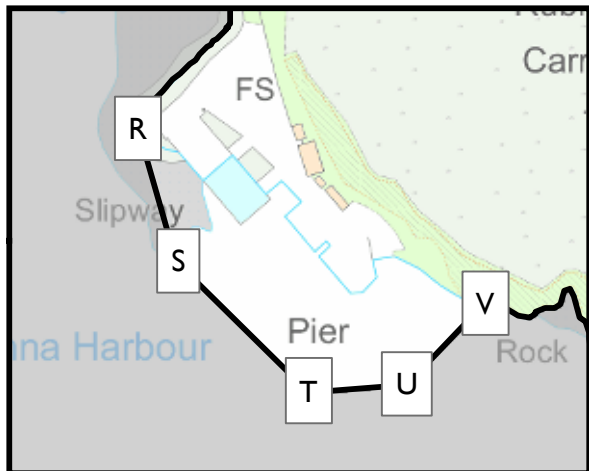

# Small Isles

Nature Conservation Marine Protected Area

Inset of Canna Harbour  
(not to scale)

Inset of Kinloch Harbour, Rum  
(not to scale)